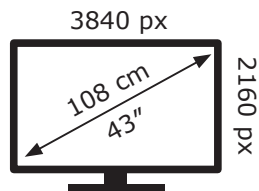

ENERG

LG Electronics

43US342H0ZC

65 kWh/1000h

ABCDEF**G**

88 kWh/1000h

2019/2013