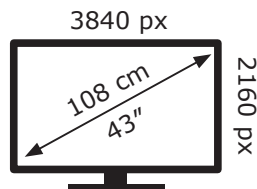

ENERGY

LG Electronics

43UT661H0ZA

65 kWh/1000h

ABCDEF**G**

91 kWh/1000h

2019/2013