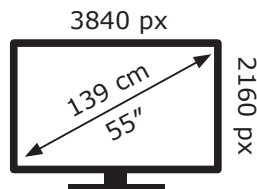

ENERGY

LG Electronics

55US342H0ZC

103 kWh/1000h

ABCDEF**G**

129 kWh/1000h

2019/2013