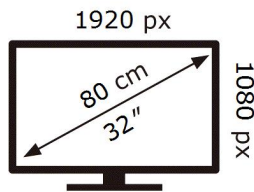

ENERG

SAMSUNG

HG32EJ690WU

33 kWh/1000h

ABCDEF **G**

HDR

46 kWh/1000h

2019/2013