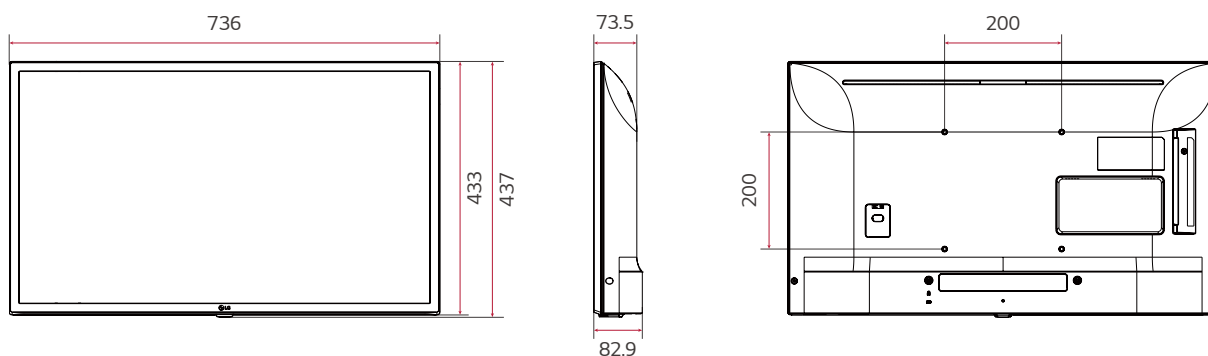

## PRODUCT INFORMATION

32"

### 32LS662V (EU)

Design	Stand Type	No Stand
	Front Color	Ceramic BK
Display	Inch	32"
	Resolution	1,920 × 1,080 (FHD)
Solution	Pro:Centric (Smart, Direct, V), Quick Menu	

## DIMENSION

(unit: mm)