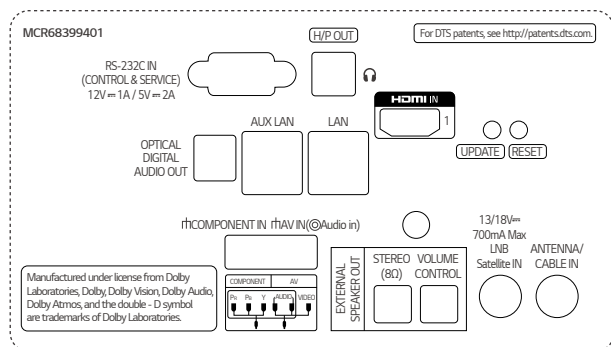

CONNECTIVITY

Rear

Side

* Dimensions & Jack Panels (Rear/Side) may differ from the above image, so please contact the LG sales team to verify before ordering.

Download
LG C-Display+
Mobile App

Google Play Store

- www.lg.com/global/business/information-display
- www.youtube.com/c/LGCommercialDisplay
- www.facebook.com/LGInformationDisplay
- www.linkedin.com/company/lginformationdisplay
- twitter.com/LG_ID_HQ

LG may make changes to specifications and product descriptions without notice.
Copyright © 2021 LG Electronics Inc. All rights reserved.
"LG Life's Good" is a registered trademark of LG Corp.
The names of products and brands mentioned here may be the trademarks of their respective owners.