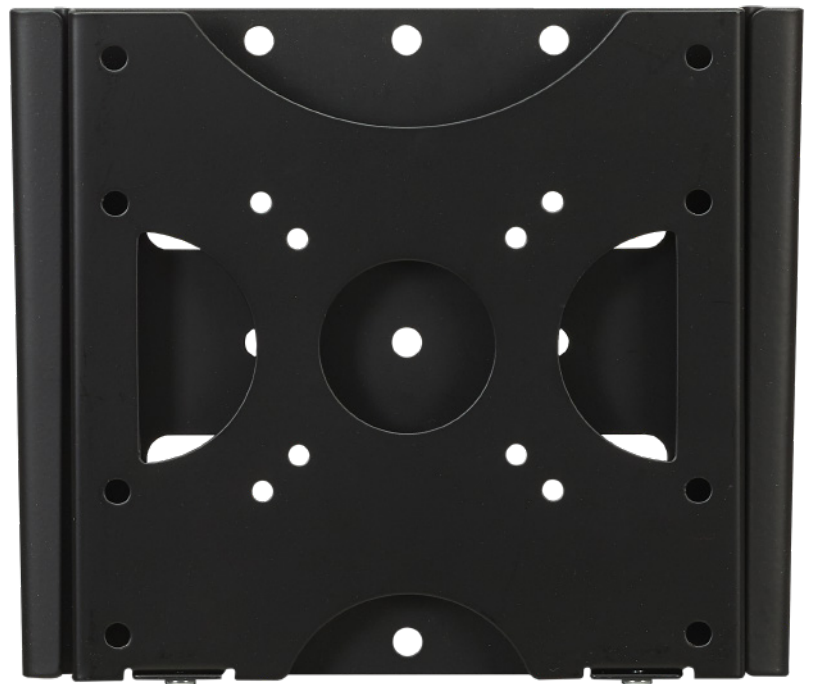

## BL Fixed 200

### Wall mount, fixed

Item no.: 8412

The BL Fixed 200 is a fixed wall mount, which is characterized by its extremely simple construction.

Thanks to the construction the installation can be done quick and precise.

Screens from 15 to 32" / 38 - 81 cm can be installed. The universal VESA standard is supported from VESA 75 x 75 mm to a maximum of VESA 200 x 200 mm.

The extra flat bracket is impact and scratch resistant black powder coated and takes up very little space due to the small wall distance of just 19 mm.

## BL Fixed 200

Wall mount, fixed

Item no.: 8412

- for screens from 15 - 32" / 38 - 81 cm
- Landscape or portrait orientation possible
- including universal mount, VESA 75 × 75, 100 × 100, 200 × 100 oder 200 × 200 mm
- 19 mm distance to wall
- incl. integrated spirit level
- Colour: black
- incl. integrated spirit level
- Load 30 kg max.